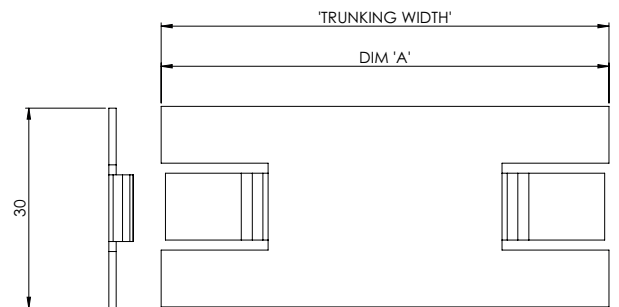

SUSPENSION HANGER PRE-GALV

ACT-SH

Universal	Width	Height	Dim A	Universal	Width	Height	Dim A
ACT-SH22/PG	50mm	50mm	100mm	ACT-SH88/PG	200mm	200mm	250mm
ACT-SH32/PG	75mm	50mm	100mm	ACT-SH92/PG	225mm	50mm	100mm
ACT-SH33/PG	75mm	75mm	125mm	ACT-SH93/PG	225mm	75mm	125mm
ACT-SH42/PG	100mm	50mm	100mm	ACT-SH94/PG	225mm	100mm	150mm
ACT-SH43/PG	100mm	75mm	125mm	ACT-SH96/PG	225mm	150mm	200mm
ACT-SH44/PG	100mm	100mm	150mm	ACT-SH99/PG	225mm	225mm	275mm
ACT-SH62/PG	150mm	50mm	100mm	ACT-SH122/PG	300mm	50mm	100mm
ACT-SH63/PG	150mm	75mm	125mm	ACT-SH123/PG	300mm	75mm	125mm
ACT-SH64/PG	150mm	100mm	150mm	ACT-SH124/PG	300mm	100mm	150mm
ACT-SH66/PG	150mm	150mm	200mm	ACT-SH126/PG	300mm	150mm	200mm
ACT-SH82/PG	200mm	50mm	100mm	ACT-SH128/PG	300mm	200mm	250mm
ACT-SH83/PG	200mm	75mm	125mm	ACT-SH129/PG	300mm	225mm	275mm
ACT-SH84/PG	200mm	100mm	150mm	ACT-SH1212/PG	300mm	300mm	350mm
ACT-SH86/PG	200mm	150mm	200mm				

CABLE RETAINER

ACT-CR

Universal	Width	Dim A	Universal	Width	Dim A
ACT-CR2/PG	50mm	42mm	ACT-CR8/PG	200mm	192mm
ACT-CR3/PG	75mm	67mm	ACT-CR9/PG	225mm	217mm
ACT-CR4/PG	100mm	92mm	ACT-CR12/PG	300mm	292mm
ACT-CR6/PG	150mm	142mm			