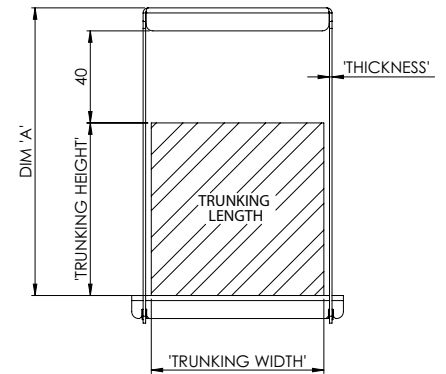

SUSPENSION HANGER PRE-GALV

ACT-SH

Universal	Width	Height	Dim A	Universal	Width	Height	Dim A
ACT-SH22/PG	50mm	50mm	100mm	ACT-SH88/PG	200mm	200mm	250mm
ACT-SH32/PG	75mm	50mm	100mm	ACT-SH92/PG	225mm	50mm	100mm
ACT-SH33/PG	75mm	75mm	125mm	ACT-SH93/PG	225mm	75mm	125mm
ACT-SH42/PG	100mm	50mm	100mm	ACT-SH94/PG	225mm	100mm	150mm
ACT-SH43/PG	100mm	75mm	125mm	ACT-SH96/PG	225mm	150mm	200mm
ACT-SH44/PG	100mm	100mm	150mm	ACT-SH99/PG	225mm	225mm	275mm
ACT-SH62/PG	150mm	50mm	100mm	ACT-SH122/PG	300mm	50mm	100mm
ACT-SH63/PG	150mm	75mm	125mm	ACT-SH123/PG	300mm	75mm	125mm
ACT-SH64/PG	150mm	100mm	150mm	ACT-SH124/PG	300mm	100mm	150mm
ACT-SH66/PG	150mm	150mm	200mm	ACT-SH126/PG	300mm	150mm	200mm
ACT-SH82/PG	200mm	50mm	100mm	ACT-SH128/PG	300mm	200mm	250mm
ACT-SH83/PG	200mm	75mm	125mm	ACT-SH129/PG	300mm	225mm	275mm
ACT-SH84/PG	200mm	100mm	150mm	ACT-SH1212/PG	300mm	300mm	350mm
ACT-SH86/PG	200mm	150mm	200mm				

CABLE RETAINER

ACT-CR

Universal	Width	Dim A	Universal	Width	Dim A
ACT-CR2/PG	50mm	42mm	ACT-CR8/PG	200mm	192mm
ACT-CR3/PG	75mm	67mm	ACT-CR9/PG	225mm	217mm
ACT-CR4/PG	100mm	92mm	ACT-CR12/PG	300mm	292mm
ACT-CR6/PG	150mm	142mm			