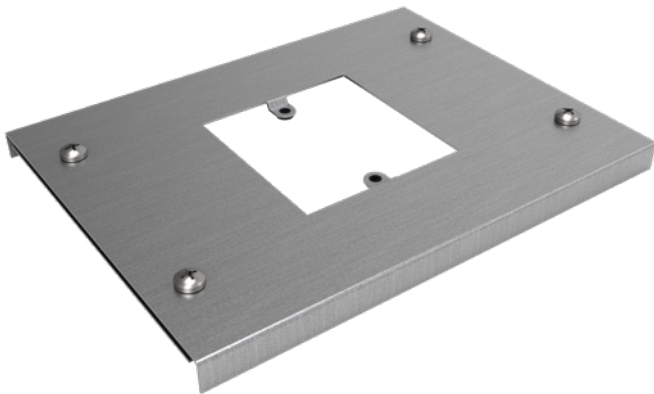

**SCREWBUSH SINGLE SOCKET PLATE - PRE GALV**

**ASB-SSP**

ASB-SSP4/PG	100mm
ASB-SSP6/PG	150mm
ASB-SSP8/PG	200mm
ASB-SSP9/PG	225mm
ASB-SSP12/PG	300mm

**SCREWBUSH TWIN SOCKET PLATE - PRE GALV**

**ASB-TSP**

ASB-TSP4/PG	100mm
ASB-TSP6/PG	150mm
ASB-TSP8/PG	200mm
ASB-TSP9/PG	225mm
ASB-TSP12/PG	300mm

**SCREWBUSH VERTICAL SINGLE SOCKET PLATE - PRE GALV**

**ASB-SSPV**

ASB-SSPV4/PG	100mm
ASB-SSPV6/PG	150mm
ASB-SSPV8/PG	200mm
ASB-SSPV9/PG	225mm
ASB-SSPV12/PG	300mm

**SCREWBUSH VERTICAL TWIN SOCKET PLATE - PRE GALV**

**ASB-TSPV**

ASB-TSPV9/PG	225mm
ASB-TSPV12/PG	300mm