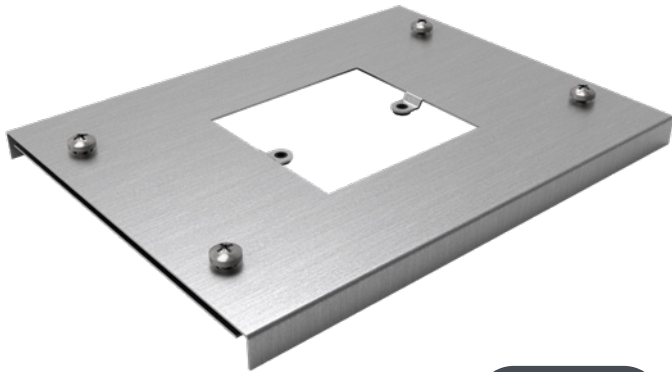

**SCREWBUSH SINGLE SOCKET PLATE - PRE GALV**

**ASB-SSP**

ASB-SSP4/PG	100mm
ASB-SSP6/PG	150mm
ASB-SSP8/PG	200mm
ASB-SSP9/PG	225mm
ASB-SSP12/PG	300mm

**SCREWBUSH TWIN SOCKET PLATE - PRE GALV**

**ASB-TSP**

ASB-TSP4/PG	100mm
ASB-TSP6/PG	150mm
ASB-TSP8/PG	200mm
ASB-TSP9/PG	225mm
ASB-TSP12/PG	300mm

**SCREWBUSH VERTICAL SINGLE SOCKET PLATE - PRE GALV**

**ASB-SSPV**

ASB-SSPV4/PG	100mm
ASB-SSPV6/PG	150mm
ASB-SSPV8/PG	200mm
ASB-SSPV9/PG	225mm
ASB-SSPV12/PG	300mm

**SCREWBUSH VERTICAL TWIN SOCKET PLATE - PRE GALV**

**ASB-TSPV**

ASB-TSPV9/PG	225mm
ASB-TSPV12/PG	300mm