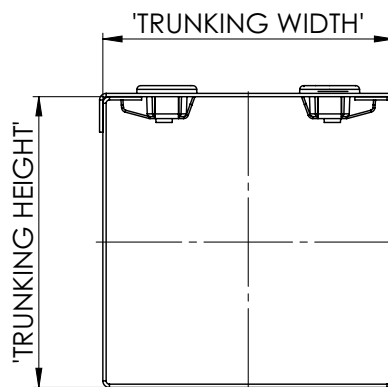

TRUNKING LENGTH PRE-GALV 3m

ATB - TURNBUCKLE

ASB - SCREWBUSH

ATP - TAMPERPROOF

IP4X
COMPLIANT

ATB

SUPPLIED AS BODY, LID AND COUPLERS

Turnbuckle	Screwbush	Tamperproof	Width	Height	Length	2 Comp	3 Comp	4 Comp
ATB22/PG	ASB22/PG	ATP22/PG	50mm	50mm	3000mm	-2C/PG	X	X
ATB32/PG	ASB32/PG	ATP32/PG	75mm	50mm	3000mm	-2C/PG	X	X
ATB33/PG	ASB33/PG	ATP33/PG	75mm	75mm	3000mm	-2C/PG	X	X
ATB42/PG	ASB42/PG	ATP42/PG	100mm	50mm	3000mm	-2C/PG	X	X
ATB43/PG	ASB43/PG	ATP43/PG	100mm	75mm	3000mm	-2C/PG	X	X
ATB44/PG	ASB44/PG	ATP44/PG	100mm	100mm	3000mm	-2C/PG	X	X
ATB62/PG	ASB62/PG	ATP62/PG	150mm	50mm	3000mm	-2C/PG	-3C/PG	X
ATB63/PG	ASB63/PG	ATP63/PG	150mm	75mm	3000mm	-2C/PG	-3C/PG	X
ATB64/PG	ASB64/PG	ATP64/PG	150mm	100mm	3000mm	-2C/PG	-3C/PG	X
ATB66/PG	ASB66/PG	ATP66/PG	150mm	150mm	3000mm	-2C/PG	-3C/PG	X
ATB82/PG	ASB82/PG	ATP82/PG	200mm	50mm	3000mm	-2C/PG	-3C/PG	-4C/PG
ATB83/PG	ASB83/PG	ATP83/PG	200mm	75mm	3000mm	-2C/PG	-3C/PG	-4C/PG
ATB84/PG	ASB84/PG	ATP84/PG	200mm	100mm	3000mm	-2C/PG	-3C/PG	-4C/PG
ATB86/PG	ASB86/PG	ATP86/PG	200mm	150mm	3000mm	-2C/PG	-3C/PG	-4C/PG
ATB88/PG	ASB88/PG	ATP88/PG	200mm	200mm	3000mm	-2C/PG	-3C/PG	-4C/PG
ATB92/PG	ASB92/PG	ATP92/PG	225mm	50mm	3000mm	-2C/PG	-3C/PG	-4C/PG
ATB93/PG	ASB93/PG	ATP93/PG	225mm	75mm	3000mm	-2C/PG	-3C/PG	-4C/PG
ATB94/PG	ASB94/PG	ATP94/PG	225mm	100mm	3000mm	-2C/PG	-3C/PG	-4C/PG
ATB96/PG	ASB96/PG	ATP96/PG	225mm	150mm	3000mm	-2C/PG	-3C/PG	-4C/PG
ATB99/PG	ASB99/PG	ATP99/PG	225mm	225mm	3000mm	-2C/PG	-3C/PG	-4C/PG
ATB122/PG	ASB122/PG	ATP122/PG	300mm	50mm	3000mm	-2C/PG	-3C/PG	-4C/PG
ATB123/PG	ASB123/PG	ATP123/PG	300mm	75mm	3000mm	-2C/PG	-3C/PG	-4C/PG
ATB124/PG	ASB124/PG	ATP124/PG	300mm	100mm	3000mm	-2C/PG	-3C/PG	-4C/PG
ATB126/PG	ASB126/PG	ATP126/PG	300mm	150mm	3000mm	-2C/PG	-3C/PG	-4C/PG
ATB128/PG	ASB128/PG	ATP128/PG	300mm	200mm	3000mm	-2C/PG	-3C/PG	-4C/PG
ATB129/PG	ASB129/PG	ATP129/PG	300mm	225mm	3000mm	-2C/PG	-3C/PG	-4C/PG
ATB1212/PG	ASB1212/PG	ATP1212/PG	300mm	300mm	3000mm	-2C/PG	-3C/PG	-4C/PG