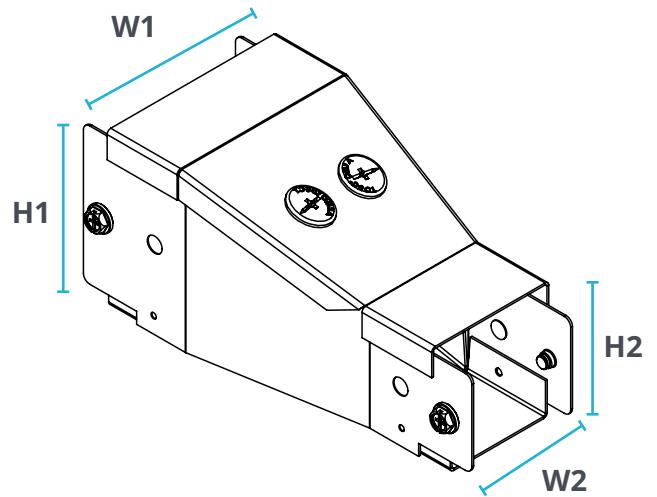

ATB-FLR

FLARED REDUCER GUIDE

	SIZE 1		SIZE 2	
SIZE	W1	H1	W2	H2
50mm	2	2	2	2
75mm	3	3	3	3
100mm	4	4	4	4
150mm	6	6	6	6
200mm	8	8	8	8
225mm	9	9	9	9
300mm	12	12	12	12

Please note:
SIZE 1 area must be greater than
SIZE 2