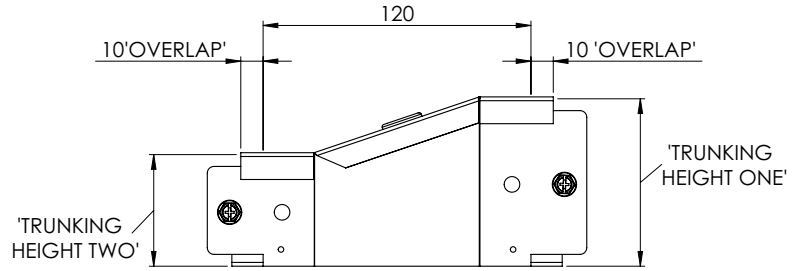

ATB-FLR

FLARED REDUCER GUIDE

	SIZE 1		SIZE 2	
SIZE	W1	H1	W2	H2
50mm	2	2	2	2
75mm	3	3	3	3
100mm	4	4	4	4
150mm	6	6	6	6
200mm	8	8	8	8
225mm	9	9	9	9
300mm	12	12	12	12

Please note:
SIZE 1 area must be greater than
SIZE 2