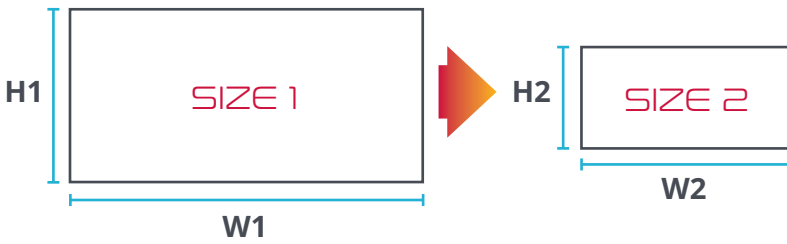

ATB-FLR

FLARED REDUCER GUIDE

	SIZE 1		SIZE 2	
SIZE	W1	H1	W2	H2
50mm	2	2	2	2
75mm	3	3	3	3
100mm	4	4	4	4
150mm	6	6	6	6
200mm	8	8	8	8
225mm	9	9	9	9
300mm	12	12	12	12

Please note:
SIZE 1 area must be greater than
SIZE 2