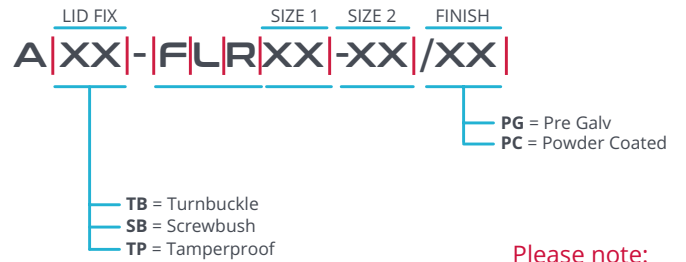

ATB-FLR

FLARED REDUCER GUIDE

	SIZE 1		SIZE 2	
SIZE	W1	H1	W2	H2
50mm	2	2	2	2
75mm	3	3	3	3
100mm	4	4	4	4
150mm	6	6	6	6
200mm	8	8	8	8
225mm	9	9	9	9
300mm	12	12	12	12

Please note:
SIZE 1 area must be greater than
SIZE 2

Example: