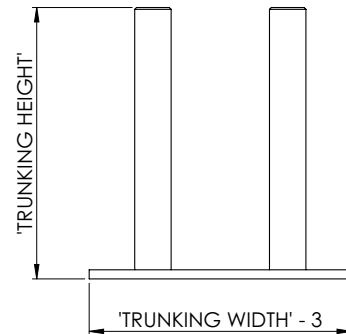

M5 x 6mm MULTI HEAD SCREW
ACT-M5X6

TAMPERPROOF
OPTION
AVAILABLE

ACT-EC

Universal	Width	Height	Universal	Width	Height	Universal	Width	Height
ACT-EC22/PG	50mm	50mm	ACT-EC66/PG	150mm	150mm	ACT-EC96/PG	225mm	150mm
ACT-EC32/PG	75mm	50mm	ACT-EC82/PG	200mm	50mm	ACT-EC99/PG	225mm	225mm
ACT-EC33/PG	75mm	75mm	ACT-EC83/PG	200mm	75mm	ACT-EC122/PG	300mm	50mm
ACT-EC42/PG	100mm	50mm	ACT-EC84/PG	200mm	100mm	ACT-EC123/PG	300mm	75mm
ACT-EC43/PG	100mm	75mm	ACT-EC86/PG	200mm	150mm	ACT-EC124/PG	300mm	100mm
ACT-EC44/PG	100mm	100mm	ACT-EC88/PG	200mm	200mm	ACT-EC126/PG	300mm	150mm
ACT-EC62/PG	150mm	50mm	ACT-EC92/PG	225mm	50mm	ACT-EC128/PG	300mm	200mm
ACT-EC63/PG	150mm	75mm	ACT-EC93/PG	225mm	75mm	ACT-EC129/PG	300mm	225mm
ACT-EC64/PG	150mm	100mm	ACT-EC94/PG	225mm	100mm	ACT-EC1212/PG	300mm	300mm

PIN RACK

ONLY AVAILABLE
IN PRE-GALV
FINISH

ACT-PR

Universal	Width	Height	Universal	Width	Height	Universal	Width	Height
ACT-PR22/PG	50mm	50mm	ACT-PR66/PG	150mm	150mm	ACT-PR96/PG	225mm	150mm
ACT-PR32/PG	75mm	50mm	ACT-PR82/PG	200mm	50mm	ACT-PR99/PG	225mm	225mm
ACT-PR33/PG	75mm	75mm	ACT-PR83/PG	200mm	75mm	ACT-PR122/PG	300mm	50mm
ACT-PR42/PG	100mm	50mm	ACT-PR84/PG	200mm	100mm	ACT-PR123/PG	300mm	75mm
ACT-PR43/PG	100mm	75mm	ACT-PR86/PG	200mm	150mm	ACT-PR124/PG	300mm	100mm
ACT-PR44/PG	100mm	100mm	ACT-PR88/PG	200mm	200mm	ACT-PR126/PG	300mm	150mm
ACT-PR62/PG	150mm	50mm	ACT-PR92/PG	225mm	50mm	ACT-PR128/PG	300mm	200mm
ACT-PR63/PG	150mm	75mm	ACT-PR93/PG	225mm	75mm	ACT-PR129/PG	300mm	225mm
ACT-PR64/PG	150mm	100mm	ACT-PR94/PG	225mm	100mm	ACT-PR1212/PG	300mm	300mm