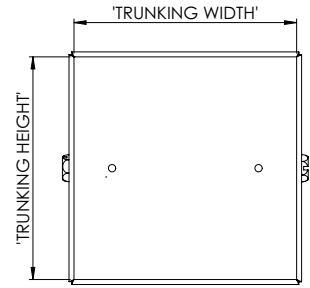

M5 x 6mm MULTI HEAD SCREW
ACT-M5X6

TAMPERPROOF
OPTION
AVAILABLE

ACT-EC

Universal	Width	Height	Universal	Width	Height	Universal	Width	Height
ACT-EC22/PG	50mm	50mm	ACT-EC66/PG	150mm	150mm	ACT-EC96/PG	225mm	150mm
ACT-EC32/PG	75mm	50mm	ACT-EC82/PG	200mm	50mm	ACT-EC99/PG	225mm	225mm
ACT-EC33/PG	75mm	75mm	ACT-EC83/PG	200mm	75mm	ACT-EC122/PG	300mm	50mm
ACT-EC42/PG	100mm	50mm	ACT-EC84/PG	200mm	100mm	ACT-EC123/PG	300mm	75mm
ACT-EC43/PG	100mm	75mm	ACT-EC86/PG	200mm	150mm	ACT-EC124/PG	300mm	100mm
ACT-EC44/PG	100mm	100mm	ACT-EC88/PG	200mm	200mm	ACT-EC126/PG	300mm	150mm
ACT-EC62/PG	150mm	50mm	ACT-EC92/PG	225mm	50mm	ACT-EC128/PG	300mm	200mm
ACT-EC63/PG	150mm	75mm	ACT-EC93/PG	225mm	75mm	ACT-EC129/PG	300mm	225mm
ACT-EC64/PG	150mm	100mm	ACT-EC94/PG	225mm	100mm	ACT-EC1212/PG	300mm	300mm

PIN RACK

ONLY AVAILABLE
IN PRE-GALV
FINISH

ACT-PR

Universal	Width	Height	Universal	Width	Height	Universal	Width	Height
ACT-PR22/PG	50mm	50mm	ACT-PR66/PG	150mm	150mm	ACT-PR96/PG	225mm	150mm
ACT-PR32/PG	75mm	50mm	ACT-PR82/PG	200mm	50mm	ACT-PR99/PG	225mm	225mm
ACT-PR33/PG	75mm	75mm	ACT-PR83/PG	200mm	75mm	ACT-PR122/PG	300mm	50mm
ACT-PR42/PG	100mm	50mm	ACT-PR84/PG	200mm	100mm	ACT-PR123/PG	300mm	75mm
ACT-PR43/PG	100mm	75mm	ACT-PR86/PG	200mm	150mm	ACT-PR124/PG	300mm	100mm
ACT-PR44/PG	100mm	100mm	ACT-PR88/PG	200mm	200mm	ACT-PR126/PG	300mm	150mm
ACT-PR62/PG	150mm	50mm	ACT-PR92/PG	225mm	50mm	ACT-PR128/PG	300mm	200mm
ACT-PR63/PG	150mm	75mm	ACT-PR93/PG	225mm	75mm	ACT-PR129/PG	300mm	225mm
ACT-PR64/PG	150mm	100mm	ACT-PR94/PG	225mm	100mm	ACT-PR1212/PG	300mm	300mm