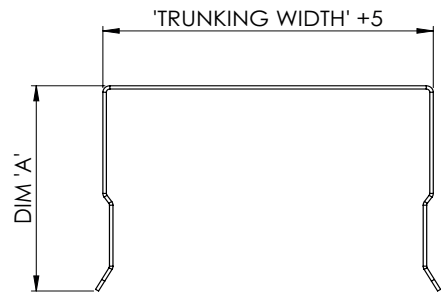

ACT-SEC

Universal	Width	Height	Dim A	Universal	Width	Height	Dim A	Universal	Width	Height	Dim A
ACT-SEC22/PG	50mm	50mm	41mm	ACT-SEC66/PG	150mm	150mm	54mm	ACT-SEC96/PG	225mm	150mm	54mm
ACT-SEC32/PG	75mm	50mm	41mm	ACT-SEC82/PG	200mm	50mm	41mm	ACT-SEC99/PG	225mm	225mm	66mm
ACT-SEC33/PG	75mm	75mm	54mm	ACT-SEC83/PG	200mm	75mm	54mm	ACT-SEC122/PG	300mm	50mm	41mm
ACT-SEC42/PG	100mm	50mm	41mm	ACT-SEC84/PG	200mm	100mm	66mm	ACT-SEC123/PG	300mm	75mm	54mm
ACT-SEC43/PG	100mm	75mm	54mm	ACT-SEC86/PG	200mm	150mm	54mm	ACT-SEC124/PG	300mm	100mm	66mm
ACT-SEC44/PG	100mm	100mm	66mm	ACT-SEC88/PG	200mm	200mm	66mm	ACT-SEC126/PG	300mm	150mm	54mm
ACT-SEC62/PG	150mm	50mm	41mm	ACT-SEC92/PG	225mm	50mm	41mm	ACT-SEC128/PG	300mm	200mm	66mm
ACT-SEC63/PG	150mm	75mm	54mm	ACT-SEC93/PG	225mm	75mm	54mm	ACT-SEC129/PG	300mm	225mm	66mm
ACT-SEC64/PG	150mm	100mm	66mm	ACT-SEC94/PG	225mm	100mm	66mm	ACT-SEC1212/PG	300mm	300mm	66mm

FOR TAMPERPROOF
INTERNAL COUPLER
SEE p.44

ACT-SIC

SHORT INTERNAL COUPLER PRE-GALV

Universal	Width	Height	Universal	Width	Height	Universal	Width	Height
ACT-SIC22/PG	50mm	50mm	ACT-SIC66/PG	150mm	150mm	ACT-SIC96/PG	225mm	150mm
ACT-SIC32/PG	75mm	50mm	ACT-SIC82/PG	200mm	50mm	ACT-SIC99/PG	225mm	225mm
ACT-SIC33/PG	75mm	75mm	ACT-SIC83/PG	200mm	75mm	ACT-SIC122/PG	300mm	50mm
ACT-SIC42/PG	100mm	50mm	ACT-SIC84/PG	200mm	100mm	ACT-SIC123/PG	300mm	75mm
ACT-SIC43/PG	100mm	75mm	ACT-SIC86/PG	200mm	150mm	ACT-SIC124/PG	300mm	100mm
ACT-SIC44/PG	100mm	100mm	ACT-SIC88/PG	200mm	200mm	ACT-SIC126/PG	300mm	150mm
ACT-SIC62/PG	150mm	50mm	ACT-SIC92/PG	225mm	50mm	ACT-SIC128/PG	300mm	200mm
ACT-SIC63/PG	150mm	75mm	ACT-SIC93/PG	225mm	75mm	ACT-SIC129/PG	300mm	225mm
ACT-SIC64/PG	150mm	100mm	ACT-SIC94/PG	225mm	100mm	ACT-SIC1212/PG	300mm	300mm