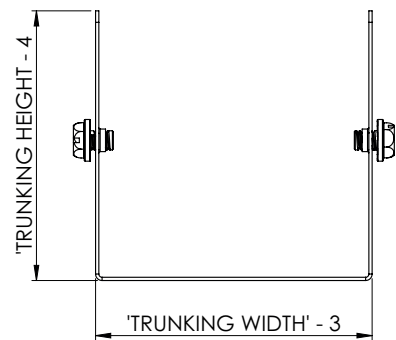

ACT-SEC

Universal	Width	Height	Dim A	Universal	Width	Height	Dim A	Universal	Width	Height	Dim A
ACT-SEC22/PG	50mm	50mm	41mm	ACT-SEC66/PG	150mm	150mm	54mm	ACT-SEC96/PG	225mm	150mm	54mm
ACT-SEC32/PG	75mm	50mm	41mm	ACT-SEC82/PG	200mm	50mm	41mm	ACT-SEC99/PG	225mm	225mm	66mm
ACT-SEC33/PG	75mm	75mm	54mm	ACT-SEC83/PG	200mm	75mm	54mm	ACT-SEC122/PG	300mm	50mm	41mm
ACT-SEC42/PG	100mm	50mm	41mm	ACT-SEC84/PG	200mm	100mm	66mm	ACT-SEC123/PG	300mm	75mm	54mm
ACT-SEC43/PG	100mm	75mm	54mm	ACT-SEC86/PG	200mm	150mm	54mm	ACT-SEC124/PG	300mm	100mm	66mm
ACT-SEC44/PG	100mm	100mm	66mm	ACT-SEC88/PG	200mm	200mm	66mm	ACT-SEC126/PG	300mm	150mm	54mm
ACT-SEC62/PG	150mm	50mm	41mm	ACT-SEC92/PG	225mm	50mm	41mm	ACT-SEC128/PG	300mm	200mm	66mm
ACT-SEC63/PG	150mm	75mm	54mm	ACT-SEC93/PG	225mm	75mm	54mm	ACT-SEC129/PG	300mm	225mm	66mm
ACT-SEC64/PG	150mm	100mm	66mm	ACT-SEC94/PG	225mm	100mm	66mm	ACT-SEC1212/PG	300mm	300mm	66mm

FOR TAMPERPROOF
INTERNAL COUPLER
SEE p.44

ACT-SIC

SHORT INTERNAL COUPLER PRE-GALV

Universal	Width	Height	Universal	Width	Height	Universal	Width	Height
ACT-SIC22/PG	50mm	50mm	ACT-SIC66/PG	150mm	150mm	ACT-SIC96/PG	225mm	150mm
ACT-SIC32/PG	75mm	50mm	ACT-SIC82/PG	200mm	50mm	ACT-SIC99/PG	225mm	225mm
ACT-SIC33/PG	75mm	75mm	ACT-SIC83/PG	200mm	75mm	ACT-SIC122/PG	300mm	50mm
ACT-SIC42/PG	100mm	50mm	ACT-SIC84/PG	200mm	100mm	ACT-SIC123/PG	300mm	75mm
ACT-SIC43/PG	100mm	75mm	ACT-SIC86/PG	200mm	150mm	ACT-SIC124/PG	300mm	100mm
ACT-SIC44/PG	100mm	100mm	ACT-SIC88/PG	200mm	200mm	ACT-SIC126/PG	300mm	150mm
ACT-SIC62/PG	150mm	50mm	ACT-SIC92/PG	225mm	50mm	ACT-SIC128/PG	300mm	200mm
ACT-SIC63/PG	150mm	75mm	ACT-SIC93/PG	225mm	75mm	ACT-SIC129/PG	300mm	225mm
ACT-SIC64/PG	150mm	100mm	ACT-SIC94/PG	225mm	100mm	ACT-SIC1212/PG	300mm	300mm